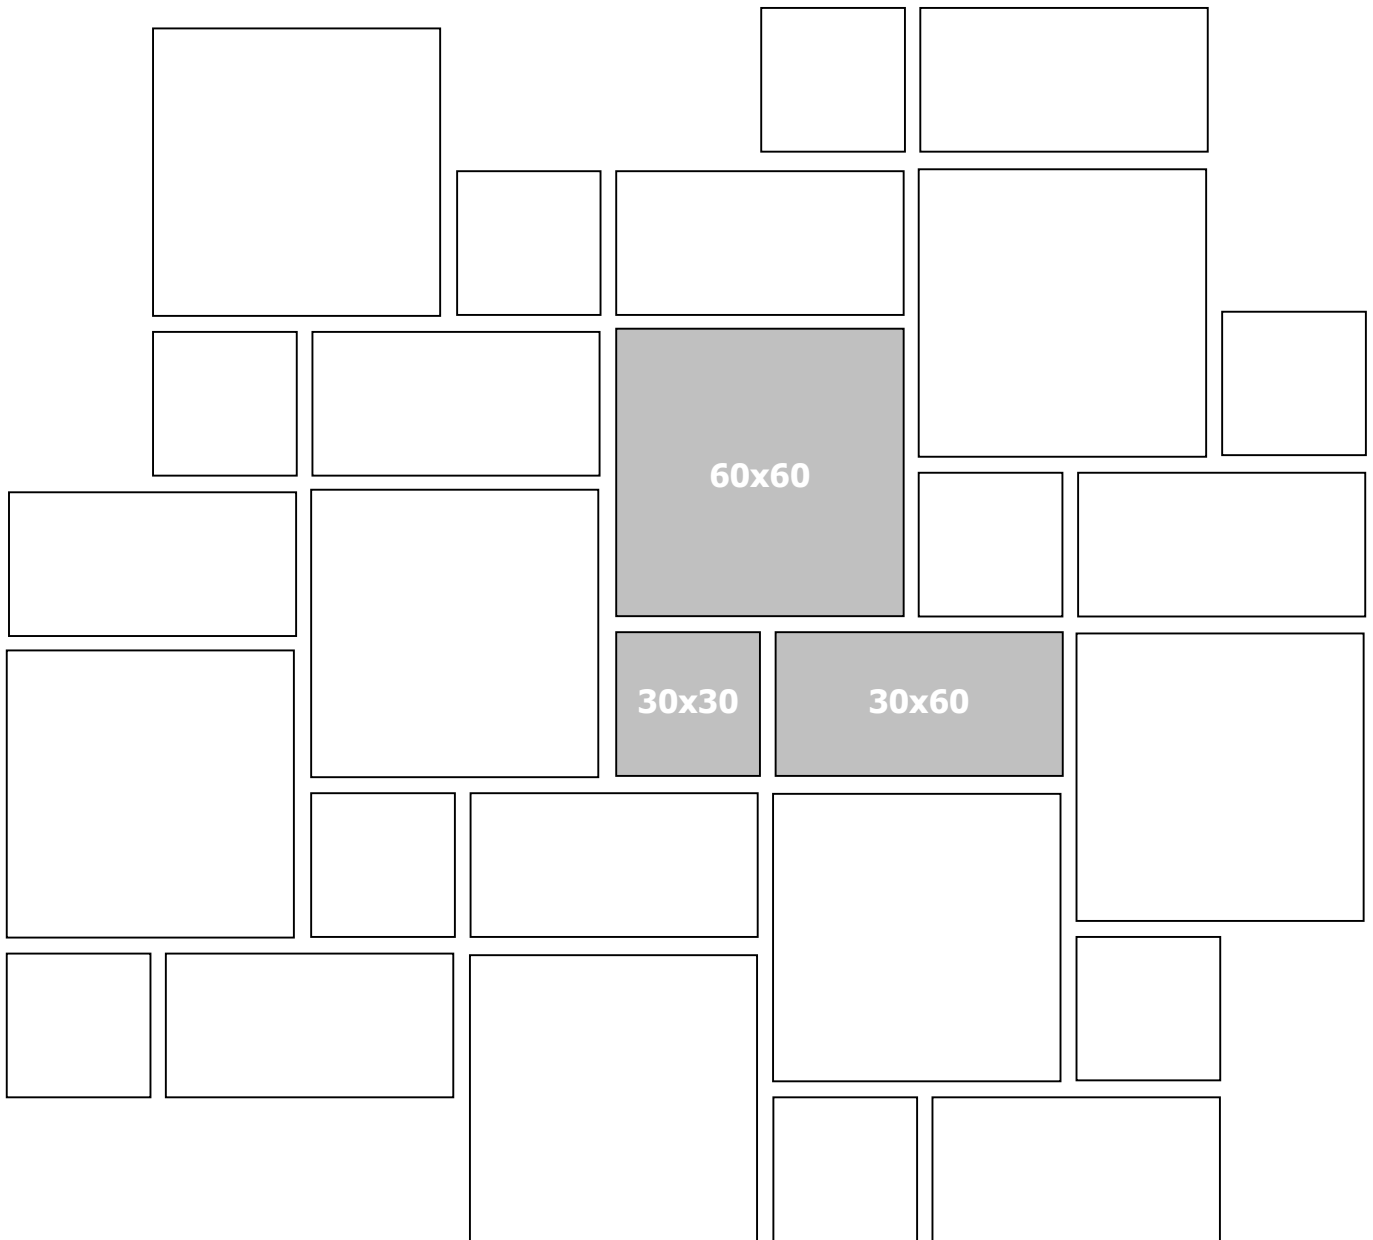

STUDIO TILES

— EST 1998 —

3 Size Mix

Tile Size	30 x 30	30 x 60	60 x 60
Percentage	14.29%	28.57%	57.14%